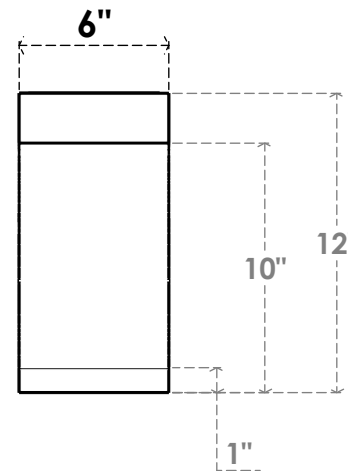

ITEM NUMBER: BRCPC060X08000X12000IMP

6"W X 8"D X 12"H IMPERIAL ARCHITECTURAL GRADE PVC CLOSED KNEE BRACE

SIDE PROFILE

FRONT PROFILE

ISOMETRIC

EKENA MILLWORK
2300 WEST MAIN ST.
CLARKSVILLE, TX 75426
TOLL FREE: 866-607-0453
WWW.EKENAMILLWORK.COM