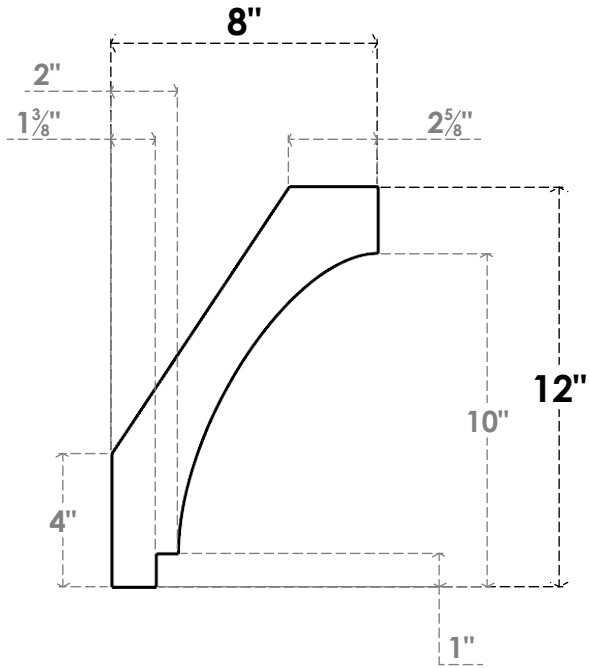

ITEM NUMBER: BRCPC060X08000X12000IMP

6"W X 8"D X 12"H IMPERIAL ARCHITECTURAL GRADE PVC CLOSED KNEE BRACE

SIDE PROFILE

FRONT PROFILE

ISOMETRIC

EKENA MILLWORK
2300 WEST MAIN ST.
CLARKSVILLE, TX 75426
TOLL FREE: 866-607-0453
WWW.EKENAMILLWORK.COM